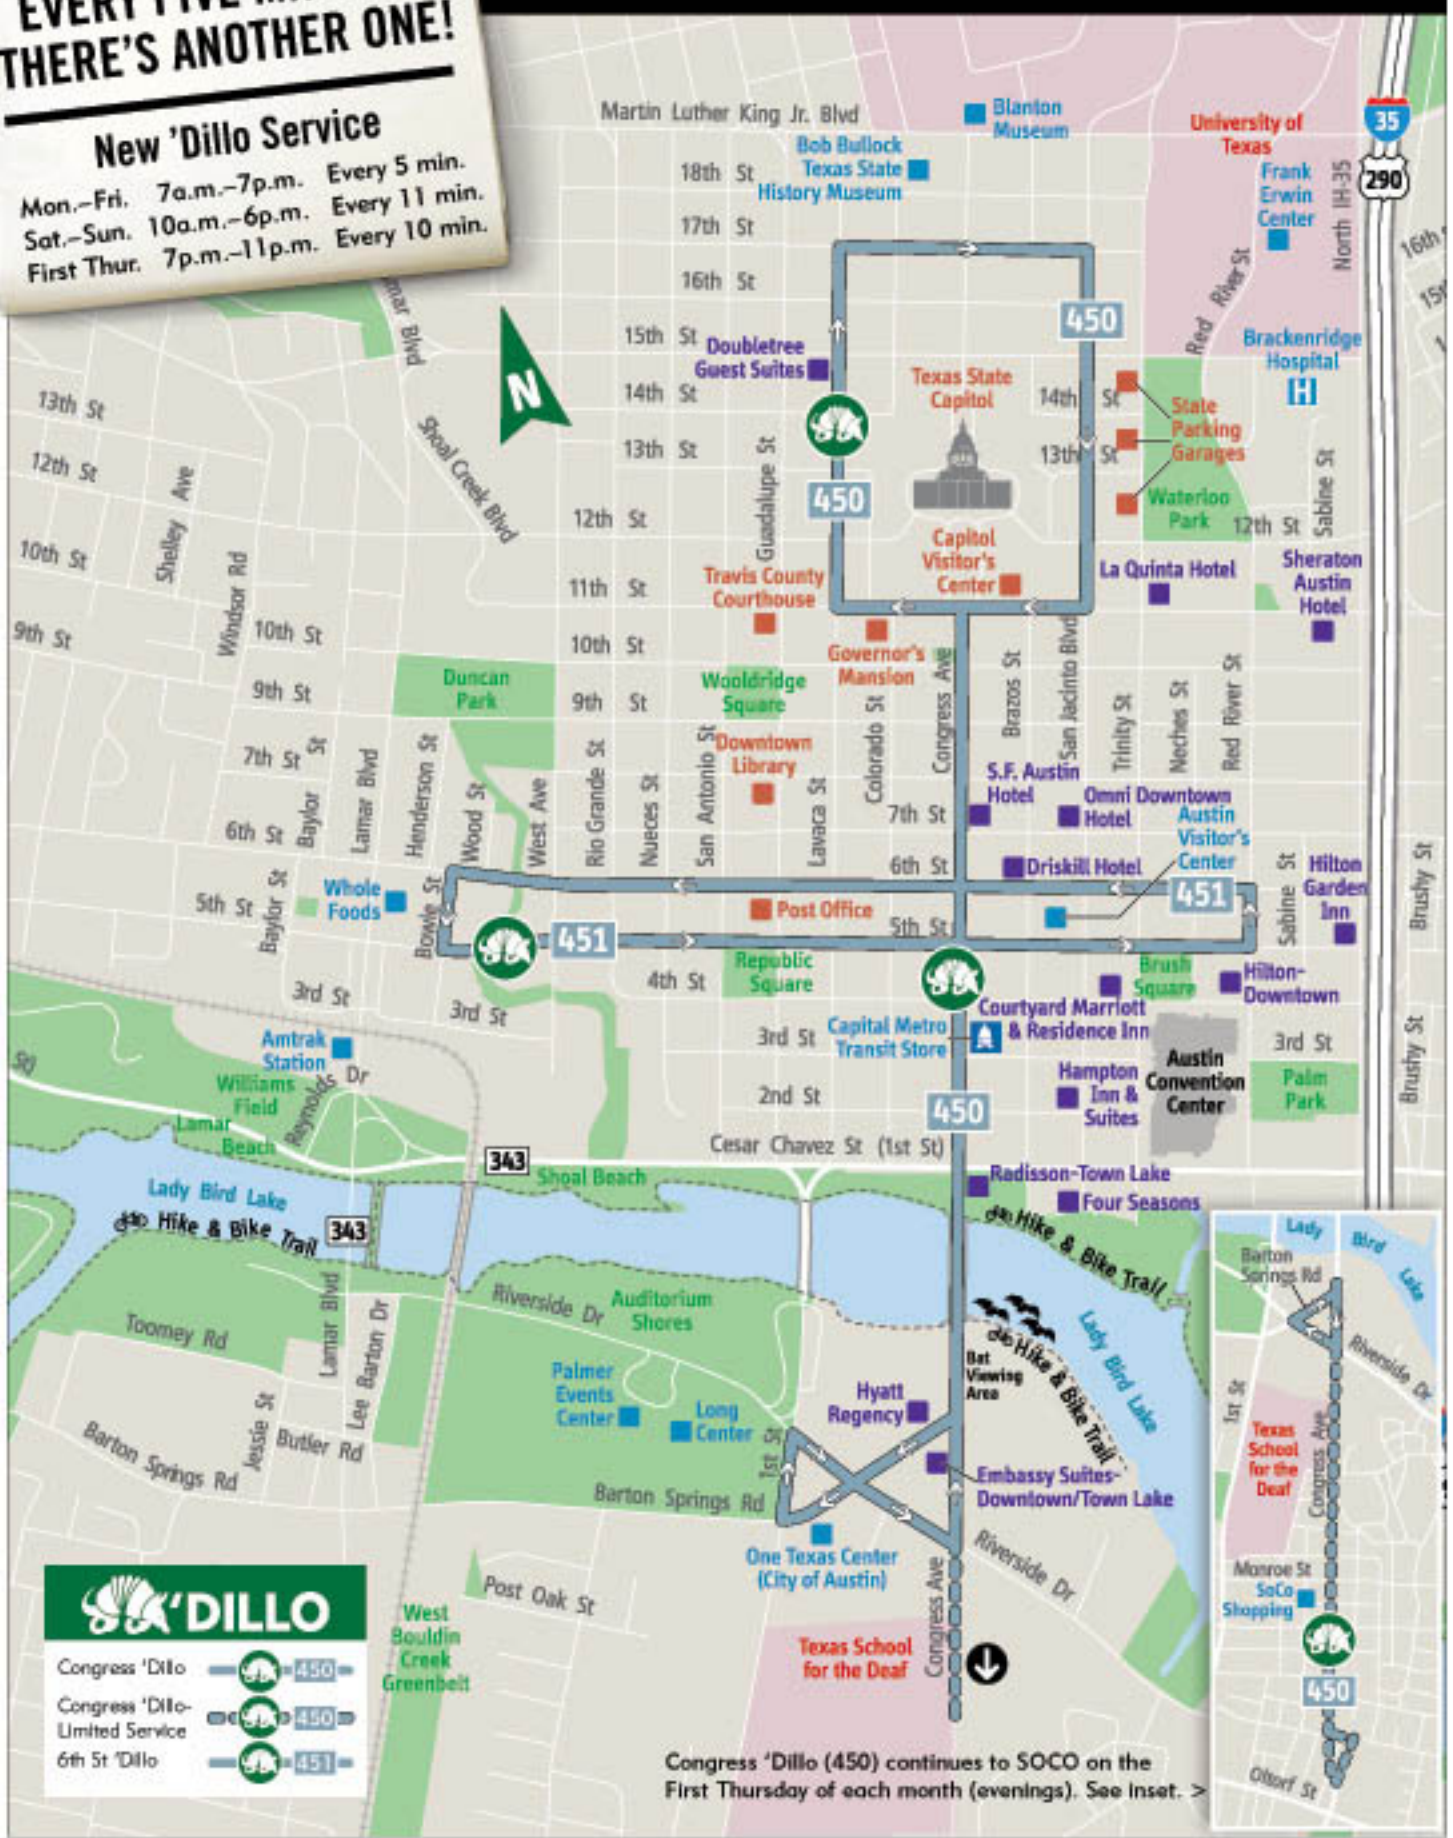

**EVERY FIVE MINUTES
THERE'S ANOTHER ONE!**

New 'Dillo Service

Mon.-Fri. 7a.m.-7p.m. Every 5 min.
 Sat.-Sun. 10a.m.-6p.m. Every 11 min.
 First Thur. 7p.m.-11p.m. Every 10 min.

DON'T WALK! DON'T RUN! RIDE!

'DILLO

- Congress 'Dillo 
- Congress 'Dillo-Limited Service 
- 6th St 'Dillo 

Congress 'Dillo (450) continues to SOCO on the First Thursday of each month (evenings). See Inset. >